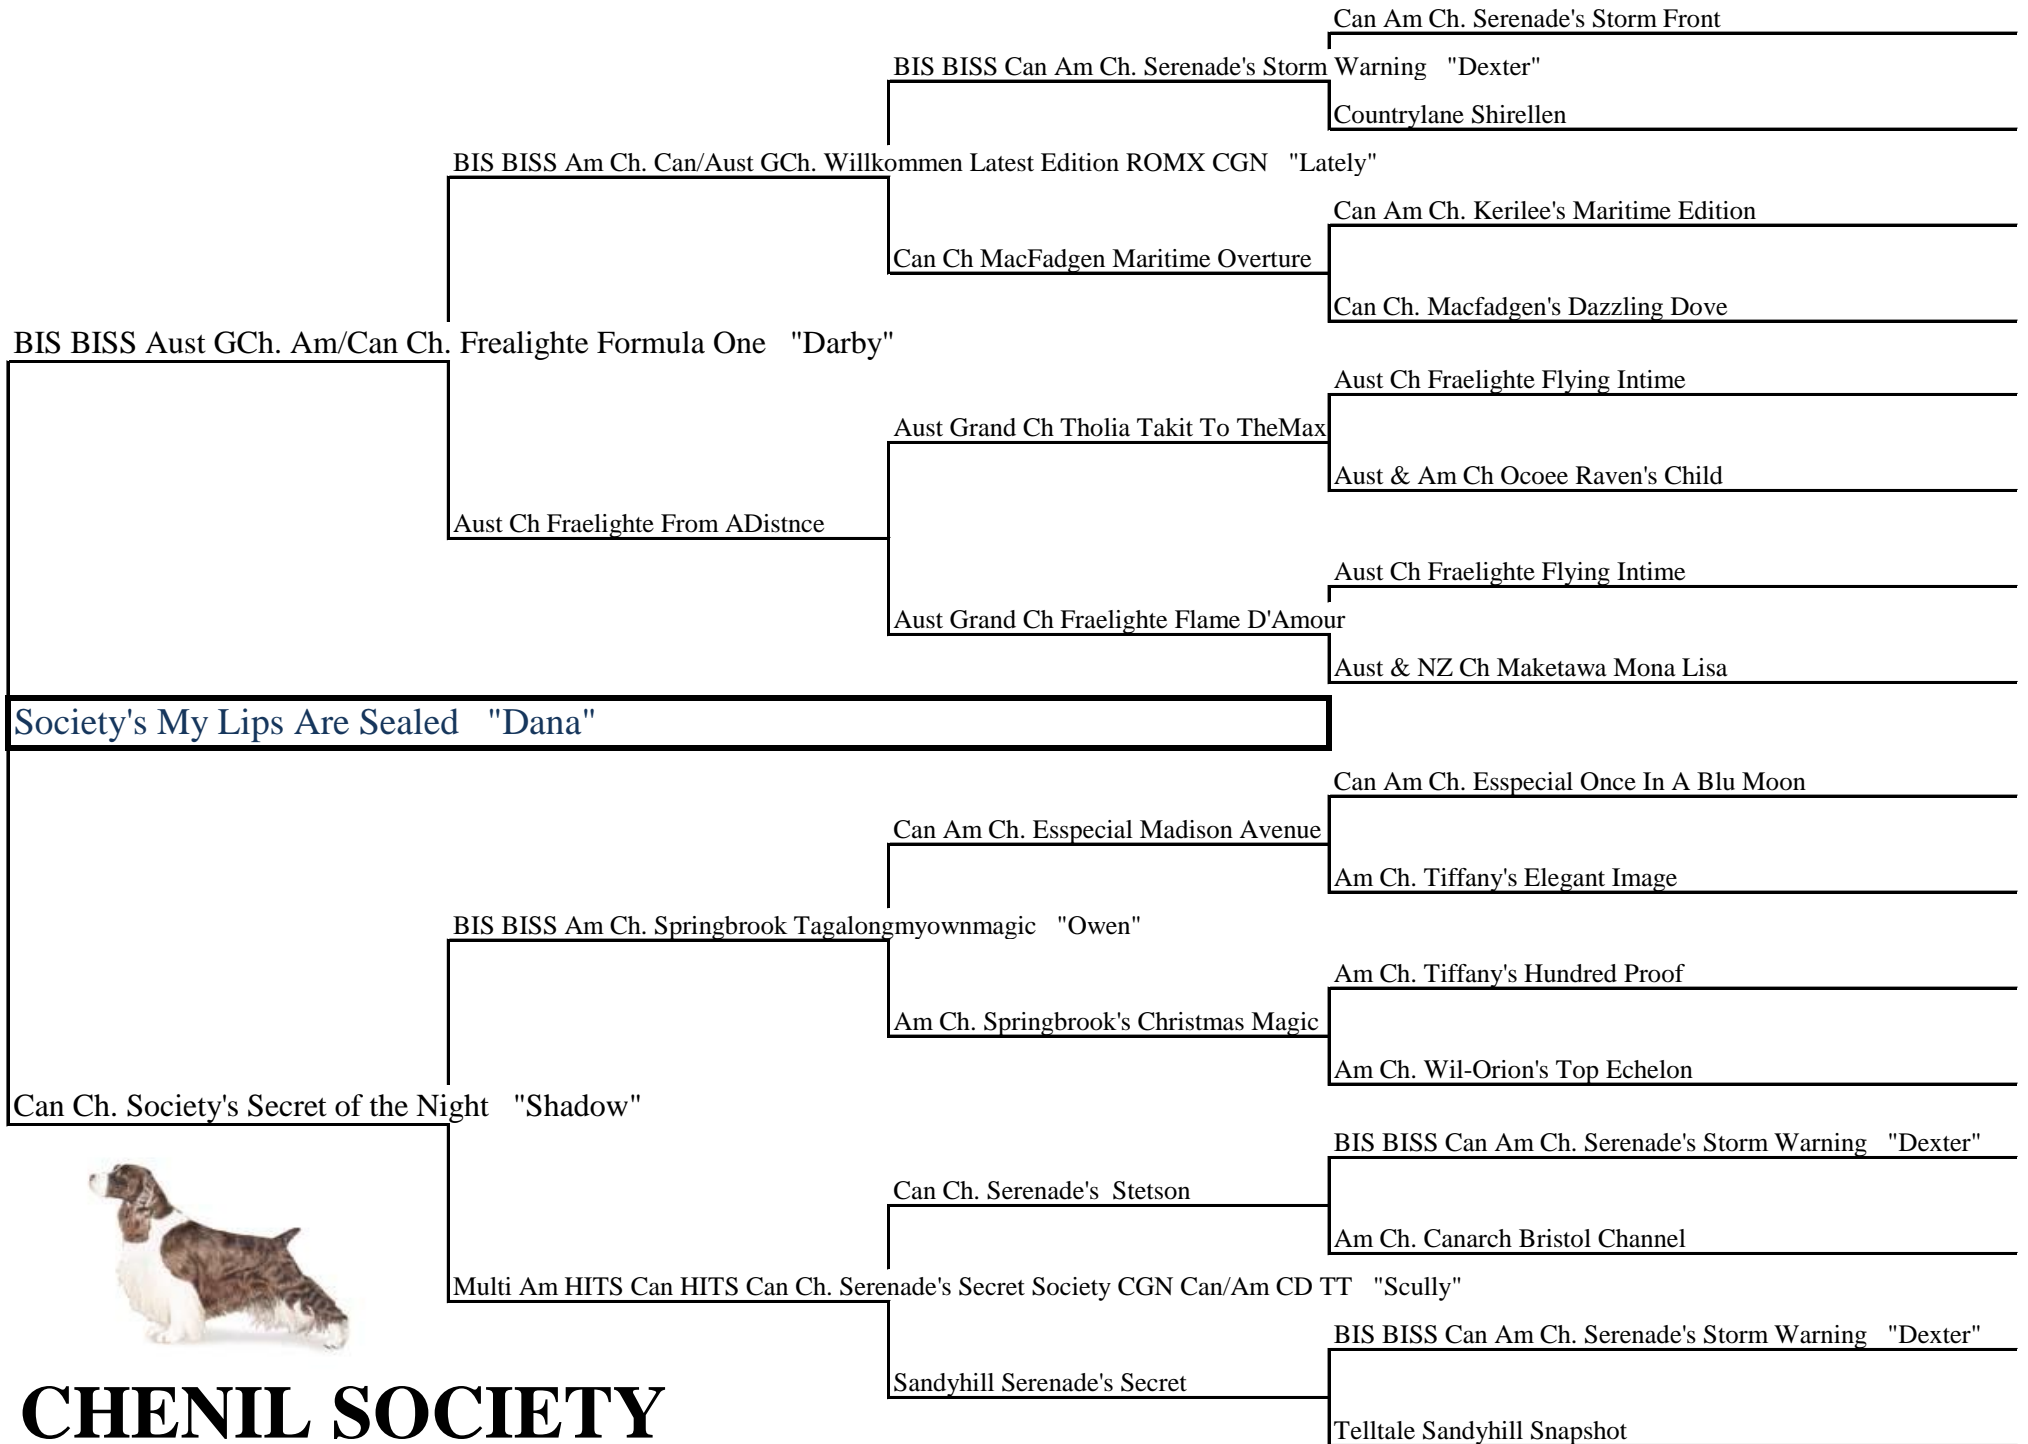

# PEDIGREE: Society's My Lips Are Sealed "Dana"

Parent

Grand Parent

Arrière grand parent

Arrière arrière grand parent

**CHENIL SOCIETY**